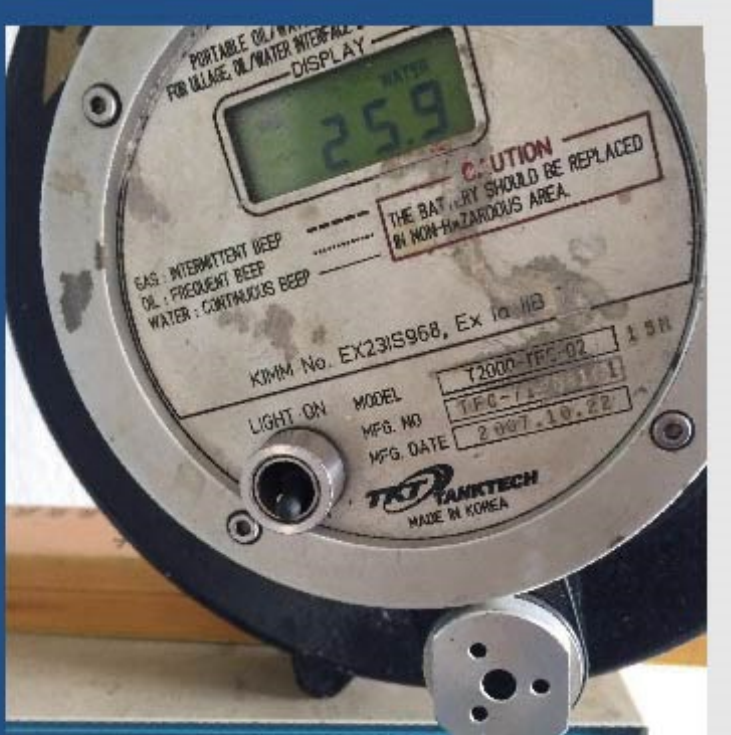

ANNUAL & CALIBRATION INSPECTION 年检及校准服务

Business scope 业务范围

- | | |
|--|--------------|
| • Firefighting system | 消防系统 |
| • Life boat, rescue boat and Davit | 救生、救助艇及艇架 |
| • Life-raft | 救生筏 |
| • EEBD & BA | 应急逃生呼吸器及呼吸装置 |
| • Immersion suit | 保温服 |
| • Gas detector | 气体探测 |
| • Alcohol detector | 酒精测试仪 |
| • 15ppm | 舱底水报警装置 |
| • Ultrasonic thickness gauging for steel | 钢板测厚 |
| • Navigation equipment | 通导设备 |
| • UTI | 油水分界仪 |
| • Crane and overhead crane | 克令吊及行车 |
| • Elevator | 电梯 |
| • All kinds of meters | 各类表 |